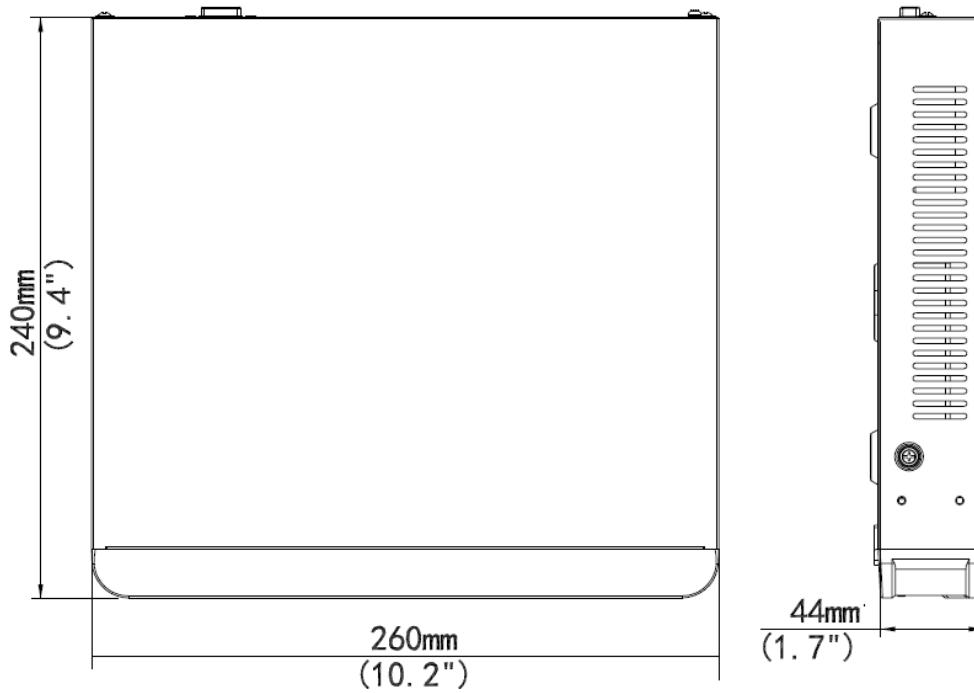

Dimensions

Unit 7 Osprey Court, Hinchbrooke Business Park, Huntingdon, PE29 6FN

Email: sales@digitaldirectsecurity.co.uk sales@ddstrade.co.uk

<https://www.digitaldirectsecurity.co.uk> <https://www.ddstrade.co.uk>

*Product specifications and availability are subject to change without notice.